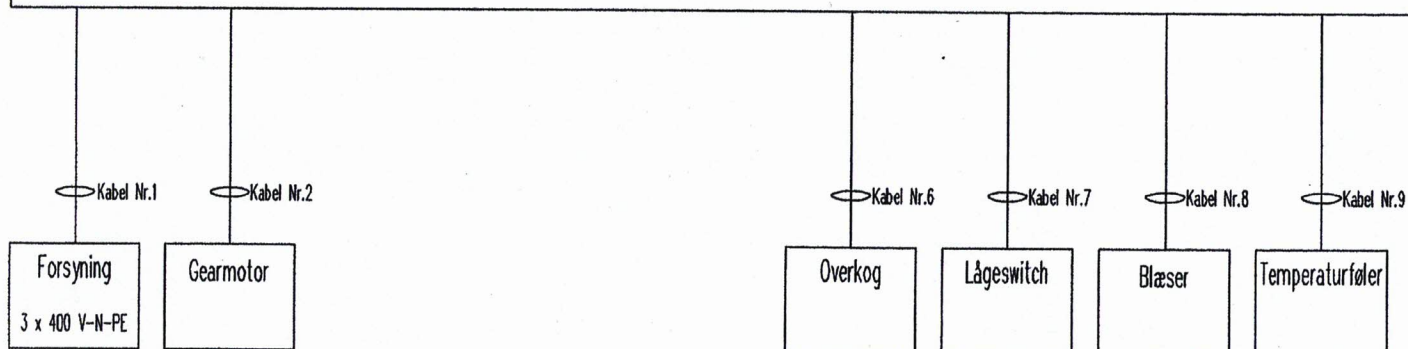

1	2	3	4	5	6	7	8	9	10	11	12	13	14	15
---	---	---	---	---	---	---	---	---	----	----	----	----	----	----

Firma	Dato	Na'vn	EI diagram	Side
Pricatech, Tlf. 97 91 15 57	2008			
Reference	Rev. dato	Diagram nr.	Stoker	2
TTH / KH	2008	PCT 300 (Standard)		