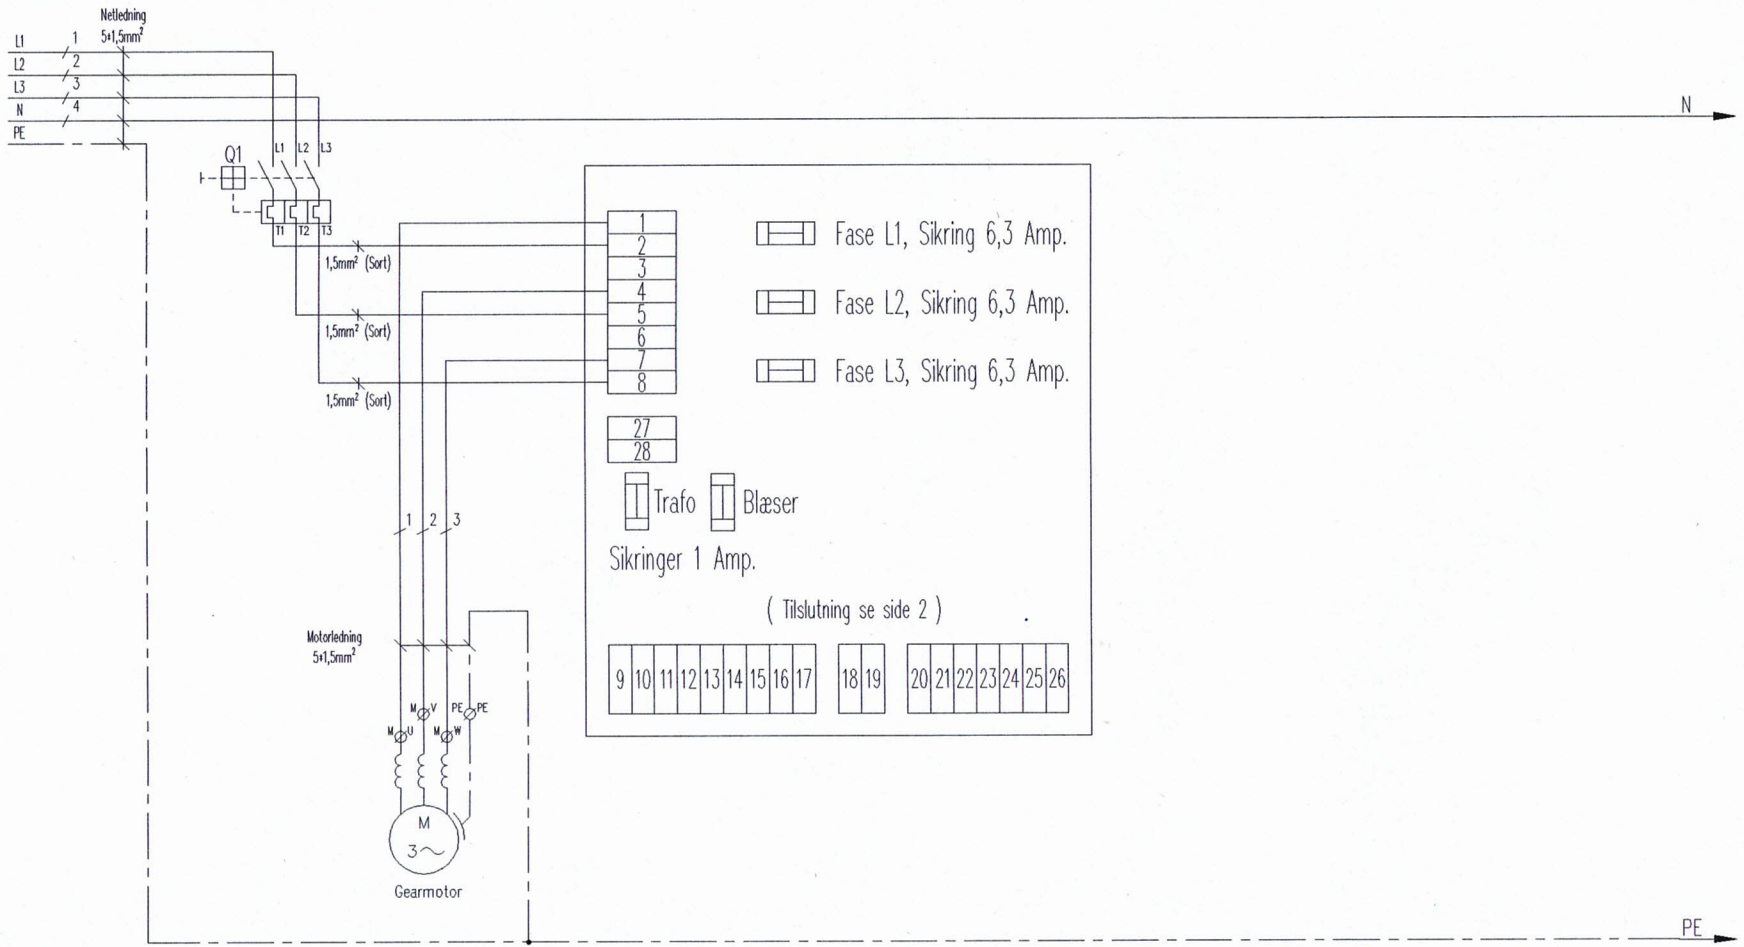

1	2	3	4	5	6	7	8	9	10	11	12	13	14	15
---	---	---	---	---	---	---	---	---	----	----	----	----	----	----

Håndbetjent
motorværn

Klemmerække

Firma	Dato	Navn	El diagram	Side
Pricatech, Tlf. 97 91 15 57	2021		PCT 256	1
Reference	Rev. dato	Diagram nr.		
KH/THH	2021	PCT 256		