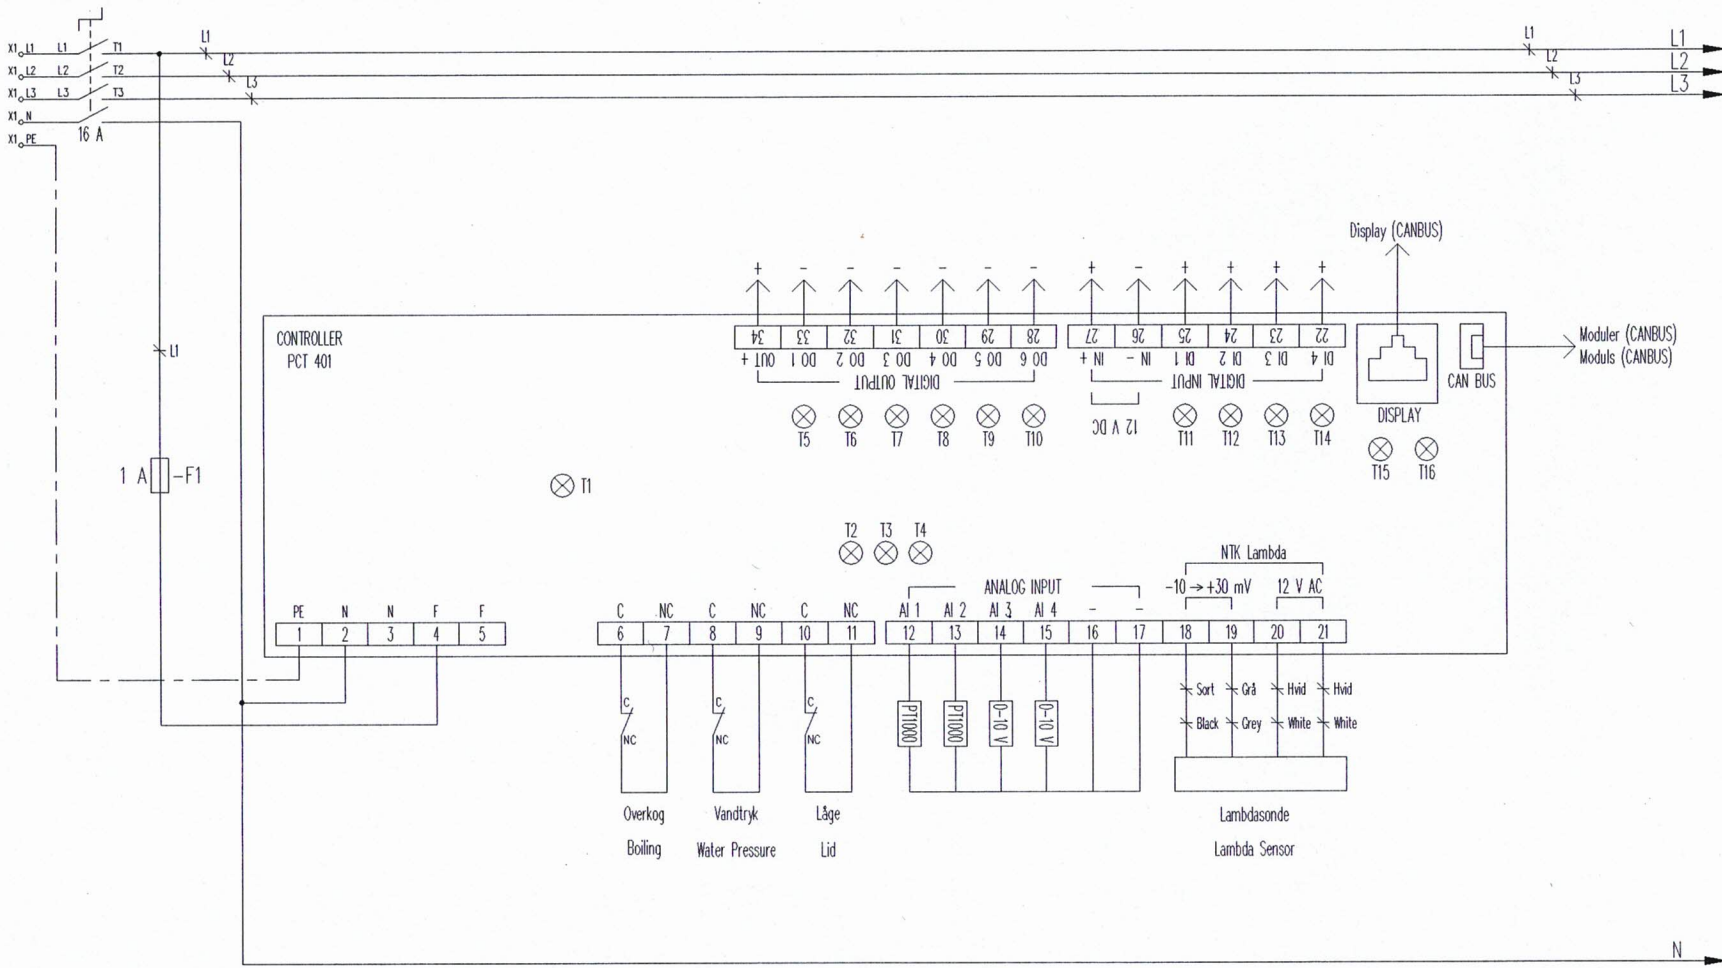

1	2	3	4	5	6	7	8	9	10	11	12	13	14	15
---	---	---	---	---	---	---	---	---	----	----	----	----	----	----

Firma	Dato	Navn	EI diagram	Side
Pricatech A/S +4597911557	2020			
Reference	Rev. dato	Diagram nr.	PCT 400	1
TTH / KH	2020	1.00		