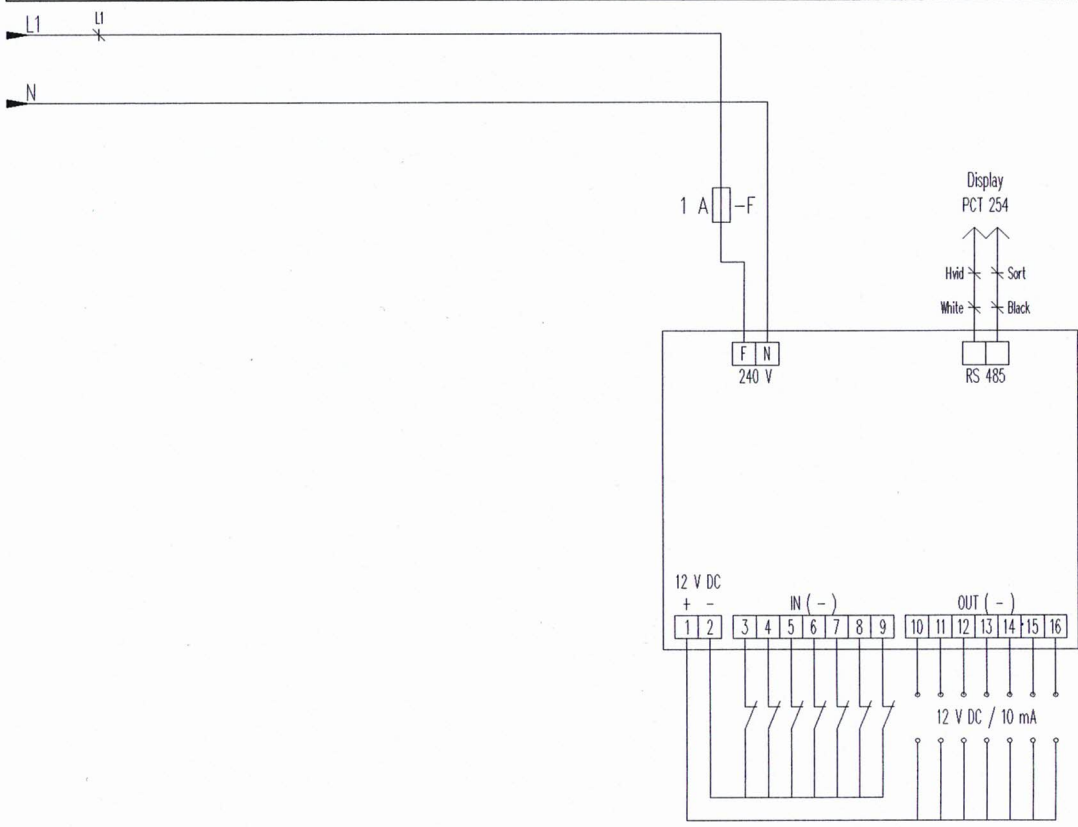

1	2	3	4	5	6	7	8	9	10	11	12	13	14	15
---	---	---	---	---	---	---	---	---	----	----	----	----	----	----

Firma	Dato	Navn	El diagram	Side
Pricatech, Tlf. 97 91 15 57	2021		PCT 303	1
Reference	Rev. dato	Diagram nr.		
KH/TTH	2021	PCT 303		