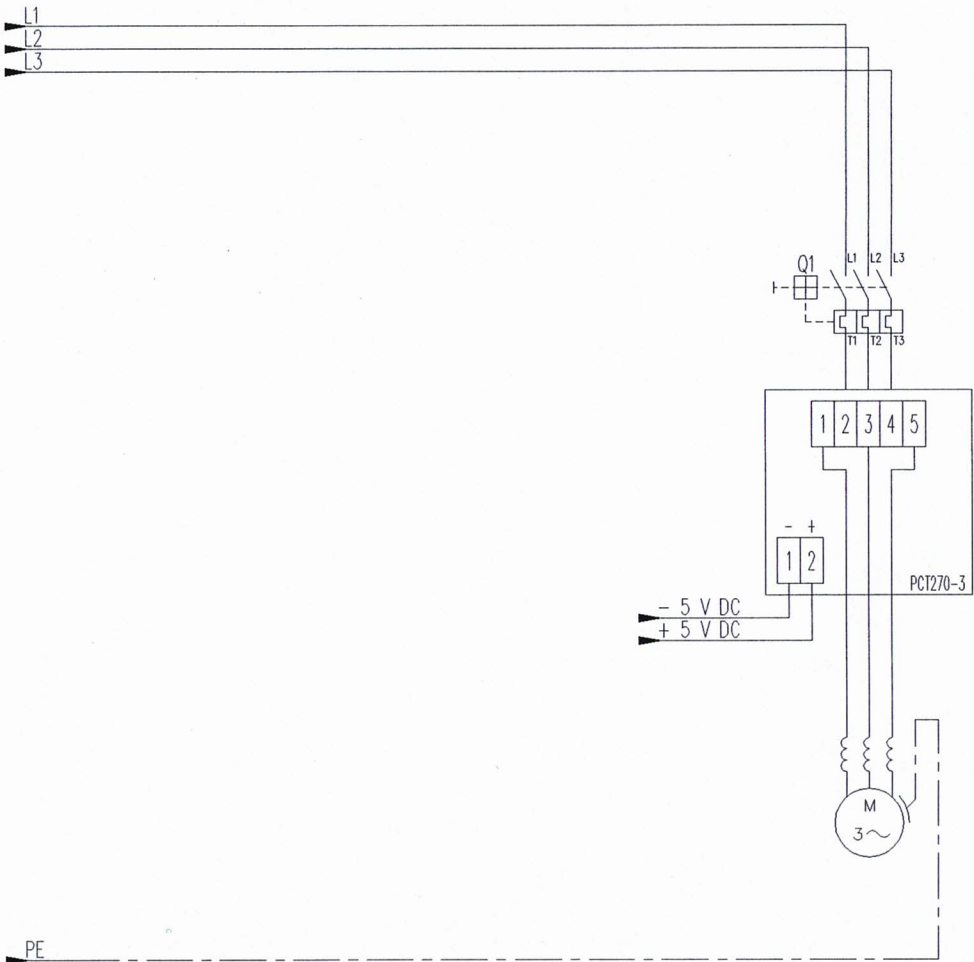

1	2	3	4	5	6	7	8	9	10	11	12	13	14	15
---	---	---	---	---	---	---	---	---	----	----	----	----	----	----

Firma	Dato	Navn	El diagram	Side
Pricatech, Tlf. 97 91 15 57	2021			
Reference	Rev. dato	Diagram nr.	PCT 270-3	1
KH/TTH	2021	PCT 270-3		