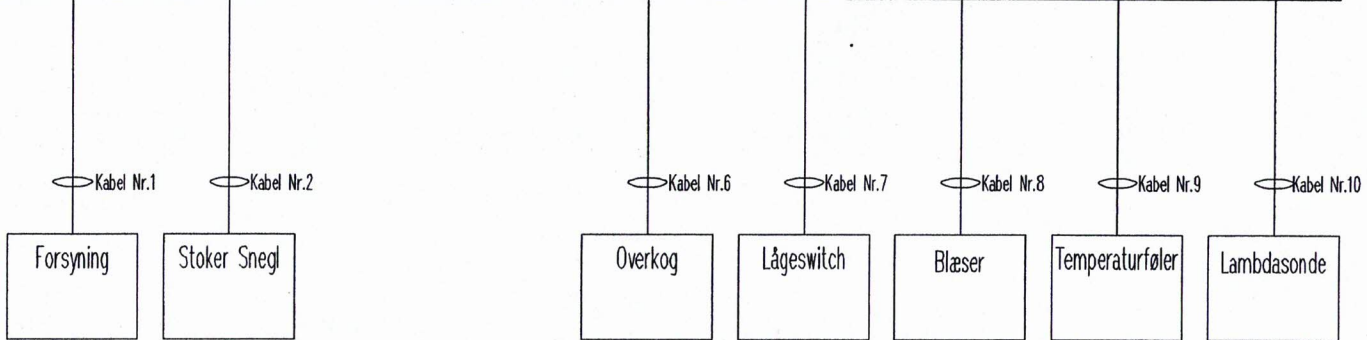

1	2	3	4	5	6	7	8	9	10	11	12	13	14	15
---	---	---	---	---	---	---	---	---	----	----	----	----	----	----

Firma	Dato	Navn	El diagram	Side
Pricatech, Tlf. 97 91 15 57	2008			
Reference	Rev. dato	Diagram nr.	Stoker	2
TTH / KH	2008	PCT 300 (Ilt)		